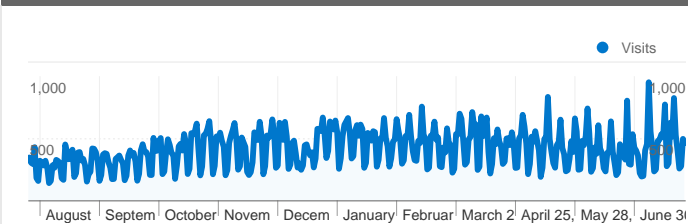

### Site Usage

**766,488** Visits

**55.32%** Bounce Rate

**5,142,779** Pageviews

**00:04:09** Avg. Time on Site

**6.71** Pages/Visit

**64.63%** % New Visits

### Visitors Overview

**Visitors**  
**504,272**

### Direct Traffic

**Visits**  
**152,365**

Pages on this site were viewed a total of 5,142,779 times

 **5,142,779** Pageviews

 **3,638,206** Unique Views

 **55.32%** Bounce Rate