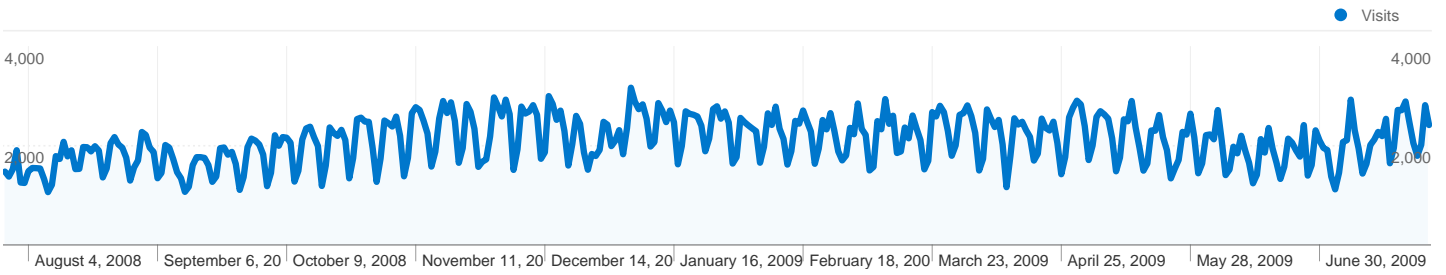

All traffic sources sent a total of 766,488 visits

- 19.88% Direct Traffic
- 14.48% Referring Sites
- 65.45% Search Engines

- **Search Engines**
  501,643.00 (65.45%)
- **Direct Traffic**
  152,365.00 (19.88%)
- **Referring Sites**
  110,952.00 (14.48%)
- **Other**
  1,528 (0.20%)

Top Traffic Sources

Sources	Visits	% visits	Keywords	Visits	% visits
google (organic)	366,847	47.86%	texashuntfish	6,788	1.35%
(direct) ((none))	152,365	19.88%	hunting videos	5,009	1.00%
yahoo (organic)	72,630	9.48%	texas hunt fish	4,884	0.97%
msn (organic)	23,957	3.13%	texashuntfish.com	4,677	0.93%
images.google.com (referral)	10,828	1.41%	texas hunt and fish	3,591	0.72%