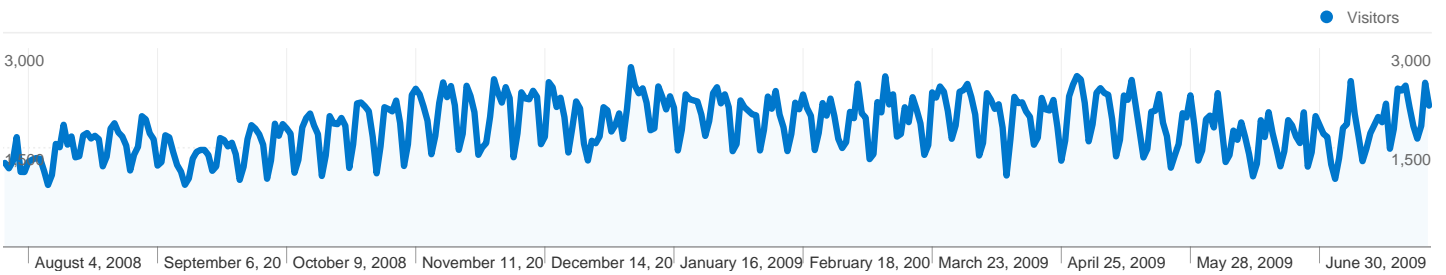

### Visitors Overview

**Visitors**  
**504,272**

### Direct Traffic

**Visits**  
**152,365**

**504,272 people visited this site**

-  **766,488 Visits**
-  **504,272 Absolute Unique Visitors**
-  **5,142,779 Pageviews**
-  **6.71 Average Pageviews**
-  **00:04:09 Time on Site**
-  **55.32% Bounce Rate**
-  **64.63% New Visits**

Pages on this site were viewed a total of 5,142,779 times

 **5,142,779** Pageviews

 **3,638,206** Unique Views

 **55.32%** Bounce Rate