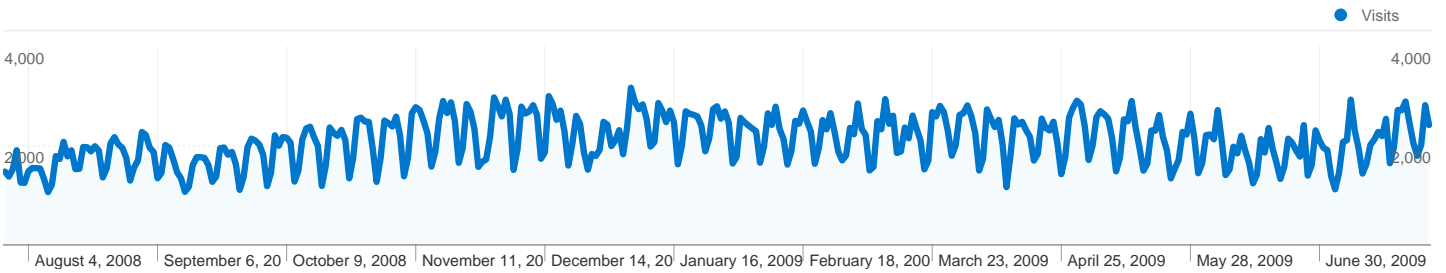

All Traffic Sources

Comparing to: Site

All traffic sources sent 766,488 visits via 3,004 sources and mediums

Site Usage

Visits 766,488 % of Site Total: 100.00%	Pages/Visit 6.71 Site Avg: 6.71 (0.00%)	Avg. Time on Site 00:04:09 Site Avg: 00:04:09 (0.00%)	% New Visits 64.78% Site Avg: 64.63% (0.22%)	Bounce Rate 55.32% Site Avg: 55.32% (0.00%)	
Source/Medium	Visits	Pages/Visit	Avg. Time on Site	% New Visits	Bounce Rate
google / organic	366,847	4.89	00:03:01	74.21%	65.80%
(direct) / (none)	152,365	10.31	00:06:15	41.38%	32.35%
yahoo / organic	72,630	7.27	00:04:24	71.29%	54.51%
msn / organic	23,957	7.32	00:04:08	69.98%	54.36%
images.google.com / referral	10,828	2.18	00:00:52	93.86%	77.53%
aol / organic	9,956	4.30	00:03:05	76.43%	64.01%
google / cpc	9,611	9.23	00:05:46	74.08%	42.60%
live / organic	7,787	6.16	00:03:55	74.59%	57.16%
dallas.craigslist.org / referral	7,030	6.64	00:03:54	55.68%	61.88%
houston.craigslist.org / referral	5,830	6.17	00:03:45	52.42%	57.92%

1 - 10 of 3,004