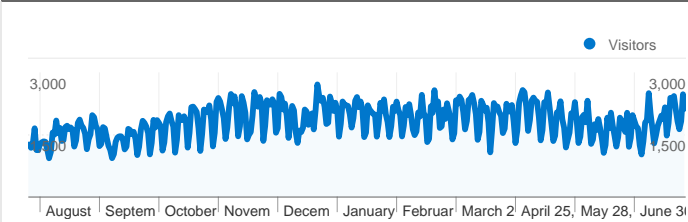

### Site Usage

**766,488** Visits

**55.32%** Bounce Rate

**5,142,779** Pageviews

**00:04:09** Avg. Time on Site

**6.71** Pages/Visit

**64.63%** % New Visits

### Visitors Overview

**Visitors**  
**504,272**

### Direct Traffic

**Visits**  
**152,365**

Pages on this site were viewed a total of 5,142,779 times

 **5,142,779** Pageviews

 **3,638,206** Unique Views

 **55.32%** Bounce Rate