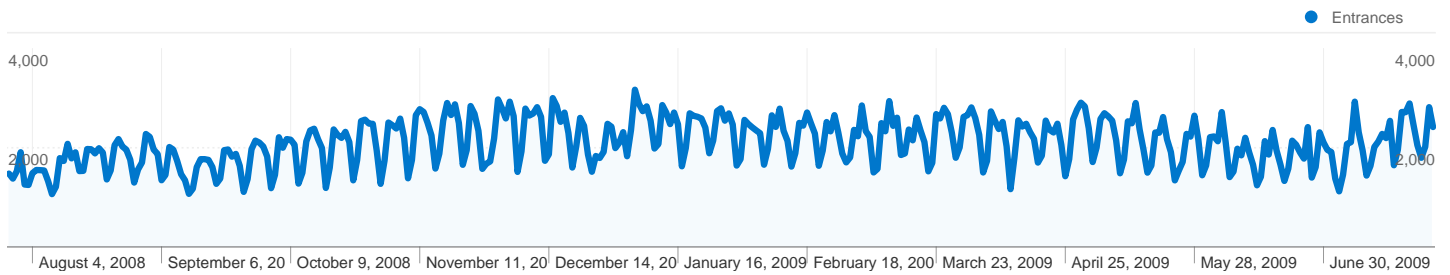

669,157 visits entered the site through 38,753 pages

Landing Pages

Page	Entrances	Bounces	Bounce Rate
<table border="0" style="width:100%"> <tr> <td style="width:33%"> Entrances 669,157 % of Site Total: 87.30% </td> <td style="width:33%"> Bounces 345,499 % of Site Total: 81.48% </td> <td style="width:33%"> Bounce Rate 51.63% Site Avg: 55.32% (-6.66%) </td> </tr> </table>			
/app/home	161,981	32,666	20.17%
/app/hunting-and-fishing-guides-and-leases/browse	11,467	3,396	29.62%
/app/videos	11,375	1,660	14.59%
/app/pictures	9,816	1,899	19.35%
/app/pages/Home/	9,331	1,735	18.59%
/app/forum	8,162	860	10.54%
/app/calendar	4,609	2,056	44.61%
/app/hunting-and-fishing-guides-and-leases/search/type/HUNTING_LEASE/	4,162	1,016	24.41%
/app/view/Post/17525/Buy-Wildlife-Tranquilizer-Dart-Gun	4,002	3,470	86.71%
/app/forum/23122/Mirror-Hunting-Blinds-Unbeleivable/Let-s-Talk-Texas-Outdoors-News-Announcements	3,720	2,950	79.30%
			1 - 10 of 38,753