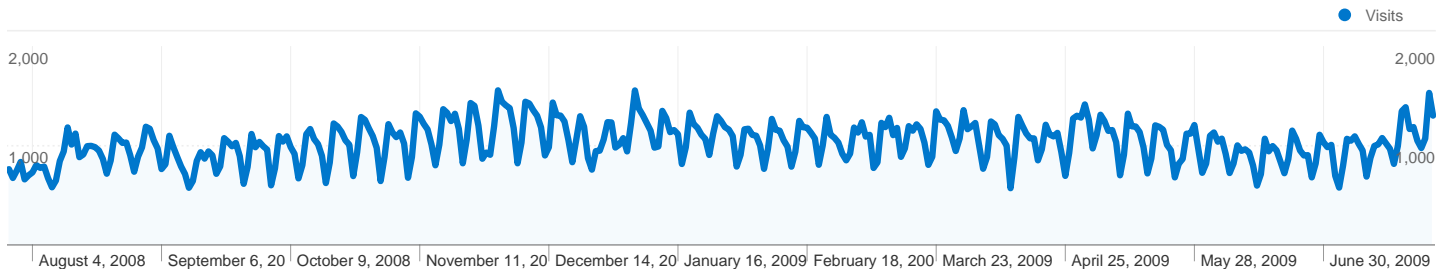

google sent 376,458 total visits via 191,524 keywords

Site Usage

Visits	Pages/Visit	Avg. Time on Site	% New Visits	Bounce Rate	
376,458 % of Site Total: 49.11%	5.00 Site Avg: 6.71 (-25.45%)	00:03:05 Site Avg: 00:04:09 (-25.73%)	74.21% Site Avg: 64.63% (14.81%)	65.20% Site Avg: 55.32% (17.87%)	
Keyword	Visits	Pages/Visit	Avg. Time on Site	% New Visits	Bounce Rate
hunting videos	4,763	15.17	00:12:59	65.46%	14.80%
texashuntfish	4,707	16.50	00:08:42	12.87%	12.41%
texas hunt fish	3,884	15.99	00:08:30	17.46%	11.95%
texashuntfish.com	2,603	16.07	00:10:31	23.28%	13.95%
texas hunt and fish	2,249	17.15	00:09:33	19.48%	9.12%
texas hunting	1,858	14.32	00:09:18	56.24%	27.23%
tranquilizer gun	1,788	1.26	00:00:36	95.92%	89.32%
mirror hunting blinds	1,338	2.01	00:01:43	86.77%	76.46%
(not set)	1,215	5.67	00:03:24	79.84%	48.72%
texas hunting leases	1,212	18.86	00:11:05	42.49%	20.13%

1 - 10 of 191,524