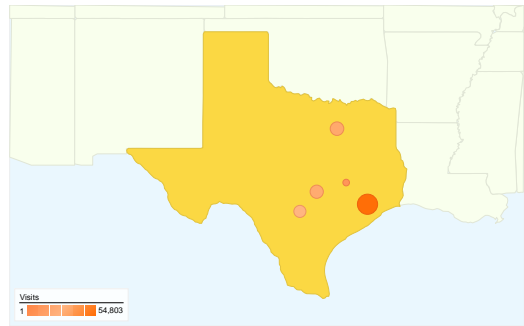

### Site Usage

**766,488** Visits

**55.32%** Bounce Rate

**5,142,779** Pageviews

**00:04:09** Avg. Time on Site

**6.71** Pages/Visit

**64.63%** % New Visits

### Visitors Overview

**Visitors**  
**504,272**

### Map Overlay 21176

### Direct Traffic

**Visits**  
**152,365**