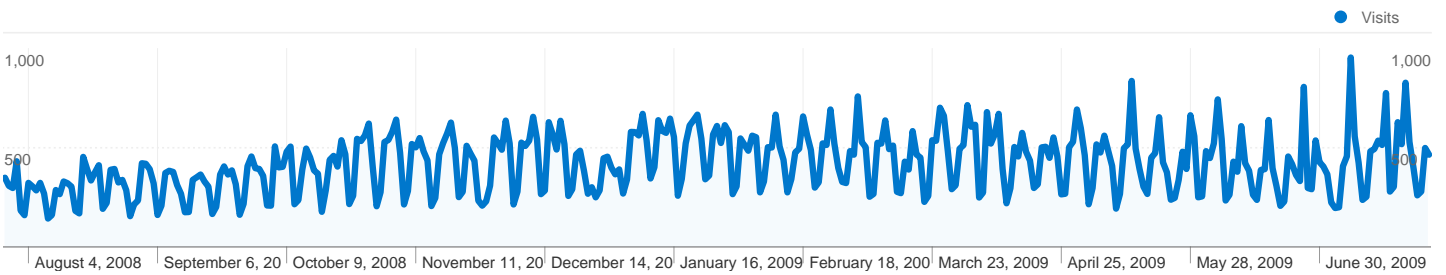

152,365 visits came directly to this site

Site Usage

152,365 Visits

% of Site Total: 19.88%

10.31 Pages/Visit

Site Avg: 6.71 (53.65%)

00:06:15 Avg. Time on Site

Site Avg: 00:04:09 (50.38%)

41.38% % New Visits

Site Avg: 64.63% (-35.98%)

32.35% Bounce Rate

Site Avg: 55.32% (-41.53%)