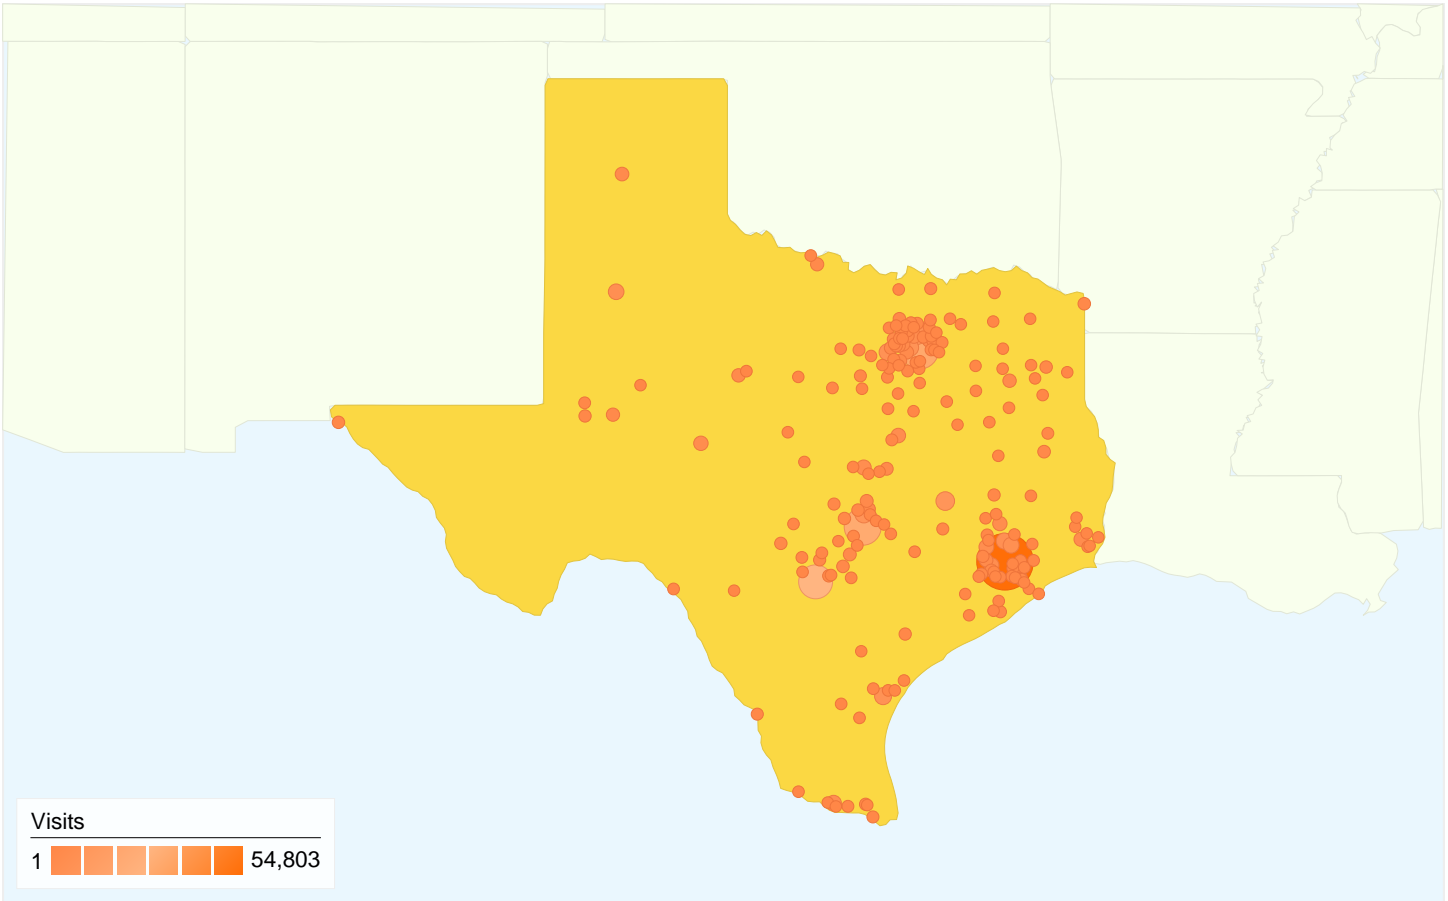

This state sent 407,992 visits via 661 cities

Site Usage

Visits	Pages/Visit	Avg. Time on Site	% New Visits	Bounce Rate	
407,992 % of Site Total: 53.23%	8.67 Site Avg: 6.71 (29.22%)	00:05:14 Site Avg: 00:04:09 (25.86%)	52.82% Site Avg: 64.63% (-18.28%)	45.08% Site Avg: 55.32% (-18.51%)	
City	Visits	Pages/Visit	Avg. Time on Site	% New Visits	Bounce Rate
Houston	54,803	8.57	00:05:08	51.48%	45.53%
Dallas	32,277	8.05	00:04:55	57.42%	47.47%
Austin	31,214	8.18	00:05:32	47.77%	47.60%
San Antonio	27,410	8.07	00:04:56	50.90%	44.73%
Bryan	8,871	8.35	00:04:27	44.52%	40.15%
Mc Neil	8,298	7.59	00:04:42	40.85%	38.84%
Addison	8,090	10.06	00:06:21	51.37%	43.70%
Irving	7,259	7.90	00:05:20	50.60%	46.43%
Corpus Christi	6,923	10.64	00:05:40	58.00%	40.14%